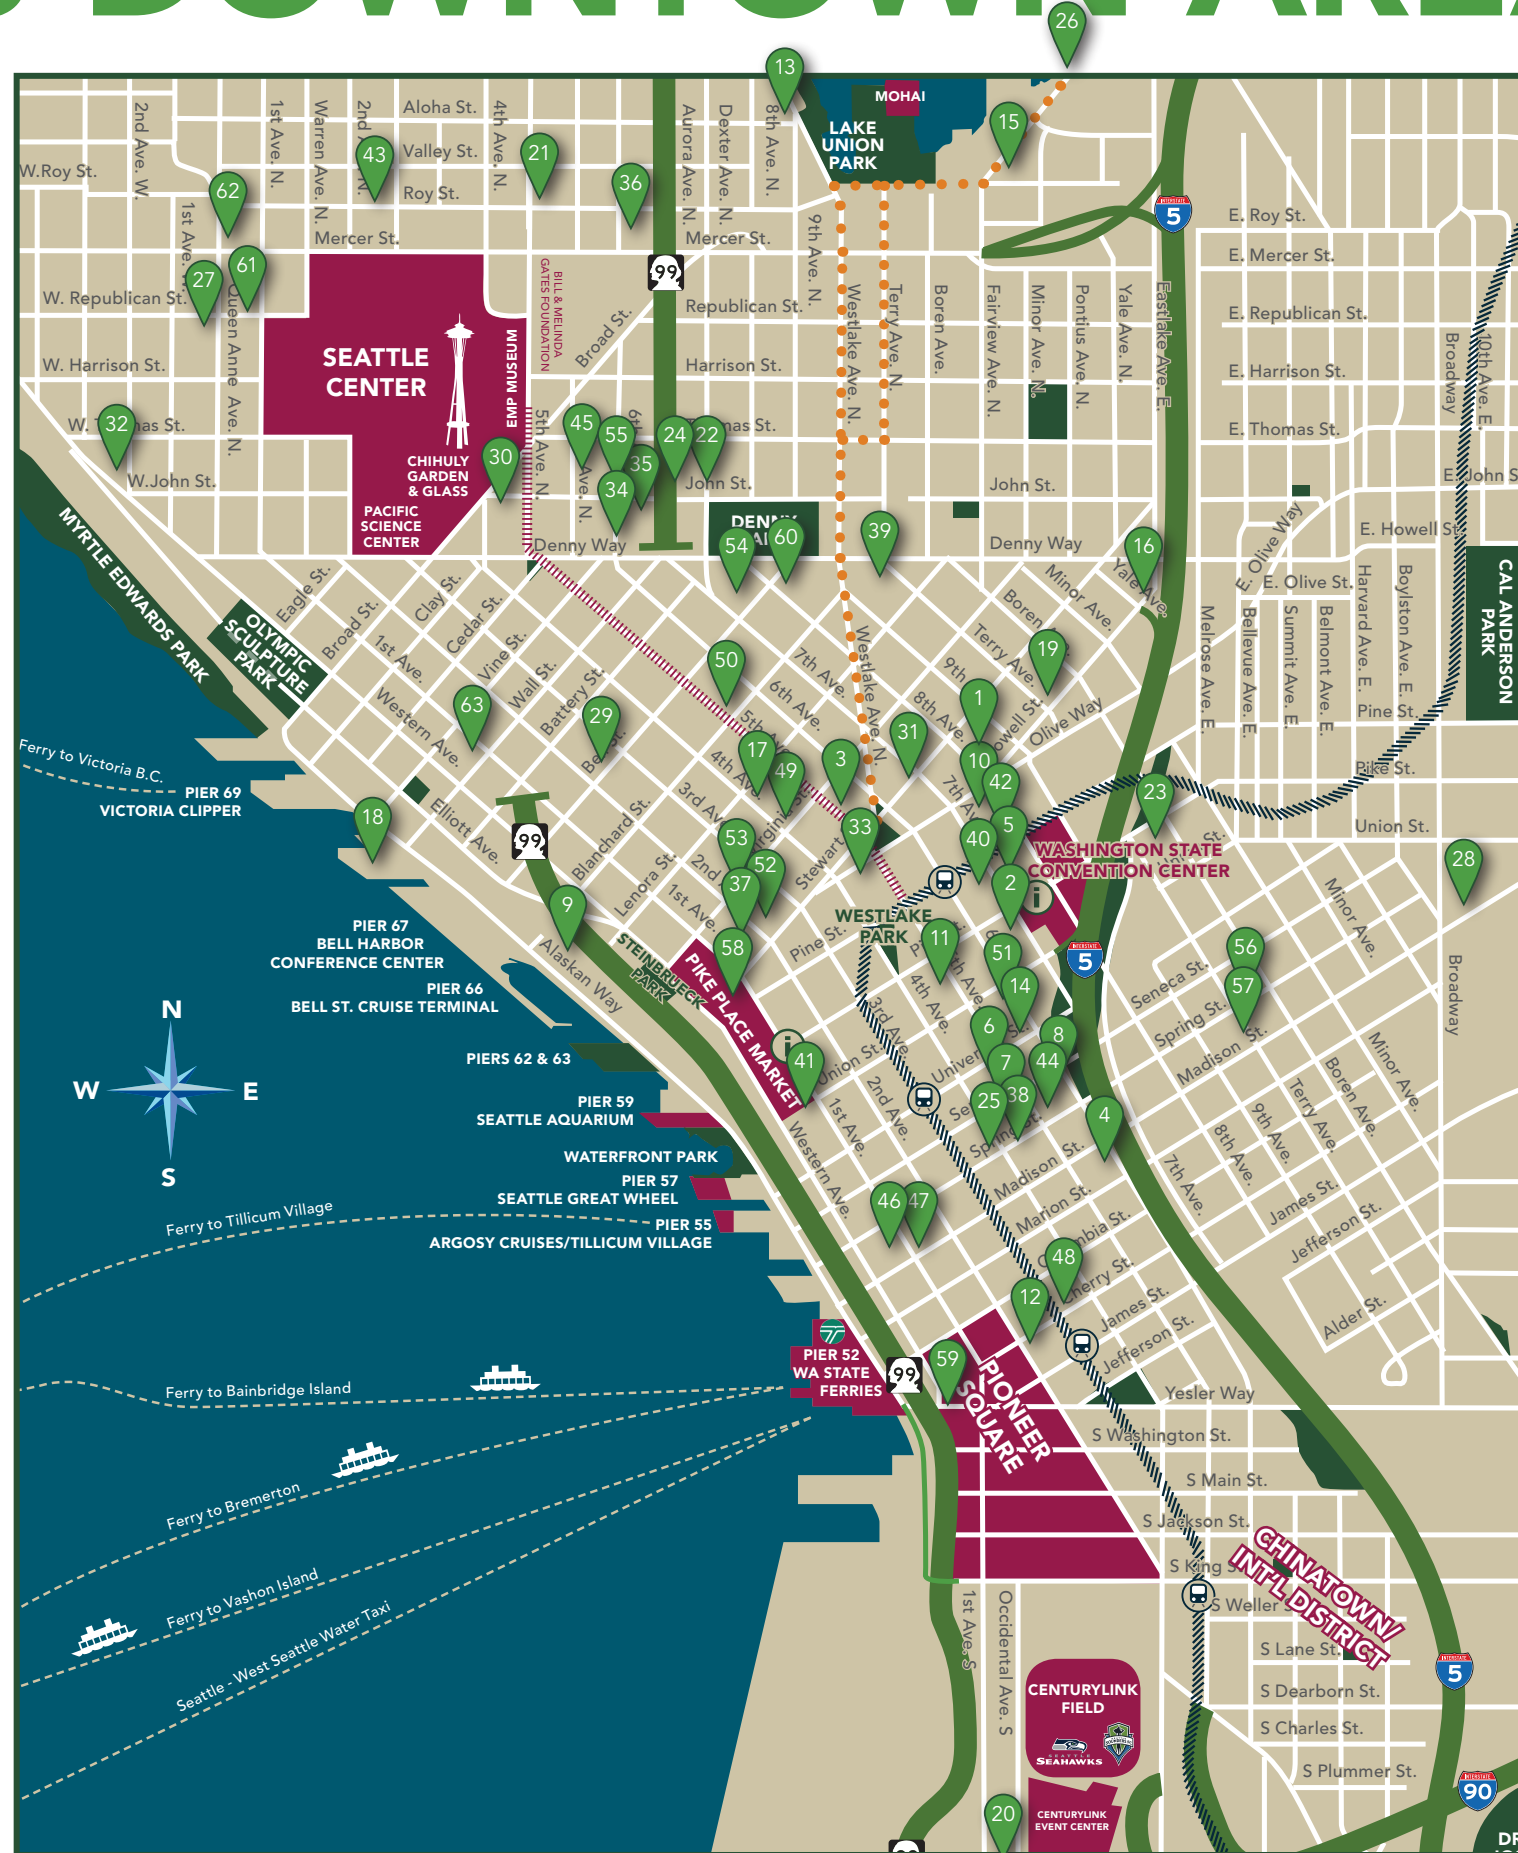

SEATTLE'S DOWNTOWN AREA HOTELS

SEATTLE DOWNTOWN HOTEL		GUEST ROOMS	MEETING ROOMS	LARGEST MEETING SPACE (SQ. FT.)	DIST. TO WSCC (IN BLOCKS)
1	Hyatt Regency Seattle (opening mid-2018)	1,260	54	19,123	4
2	Sheraton Seattle Hotel	1,236	47	18,300	0.5
3	The Westin Seattle	891	28	18,030	4.5
4	Renaissance Seattle Hotel	557	23	5,225	5.5
5	Grand Hyatt Seattle	457	16	5,671	0.5
6	Fairmont Olympic Hotel	450	12	5,136	4
7	W Seattle	424	15	4,457	5.5
8	Crowne Plaza Hotel - Seattle	416	11	4,418	3.5
9	Seattle Marriott Waterfront	354	15	7,939	14
10	Hyatt at Olive 8	346	16	6,641	1.5
11	Motif Seattle	319	11	8,915	2.5
12	Courtyard by Marriott - Pioneer Square	262	9	1,716	12
13	Courtyard by Marriott - Seattle Downtown Lake Union	250	3	1,053	15
14	Hilton Seattle	239	6	3,105	2.5
15	Residence Inn by Marriott - Seattle Downtown Lake Union	234	4	1,054	15
16	SpringHill Suites by Marriott - Downtown Seattle	234	3	1,621	6
17	Warwick Seattle Hotel	231	5	836	7
18	The Edgewater	223	9	3,563	16
19	Hilton Garden Inn Downtown Seattle	222	4	1,680	5
20	Silver Cloud Hotel - Seattle Stadium	211	4	2,250	1.5 mi
21	Hampton Inn & Suites - Downtown Seattle Center	198	3	700	16
22	Holiday Inn Seattle Downtown	196	3	1,650	10
23	Homewood Suites by Hilton Seattle - Convention Center/Pike Street	195	2	550	1
24	Holiday Inn Express & Suites - Seattle City Center	195	1	738	10
25	Hotel Monaco Seattle	189	10	2,160	6
26	Silver Cloud Inn - Seattle Lake Union	184	3	1,350	1.5 mi
27	The Mediterranean Inn	180	1	330	1.6 mi
28	Silver Cloud Hotel - Seattle Broadway	179	3	1,800	16
29	Belltown Inn	174	0	0	10
30	Hyatt House Seattle Downtown	172	2	714	1.0 mi
31	Hotel Max	163	1	300	3.5
32	Homewood Suites by Hilton Seattle - Downtown	161	1	814	17